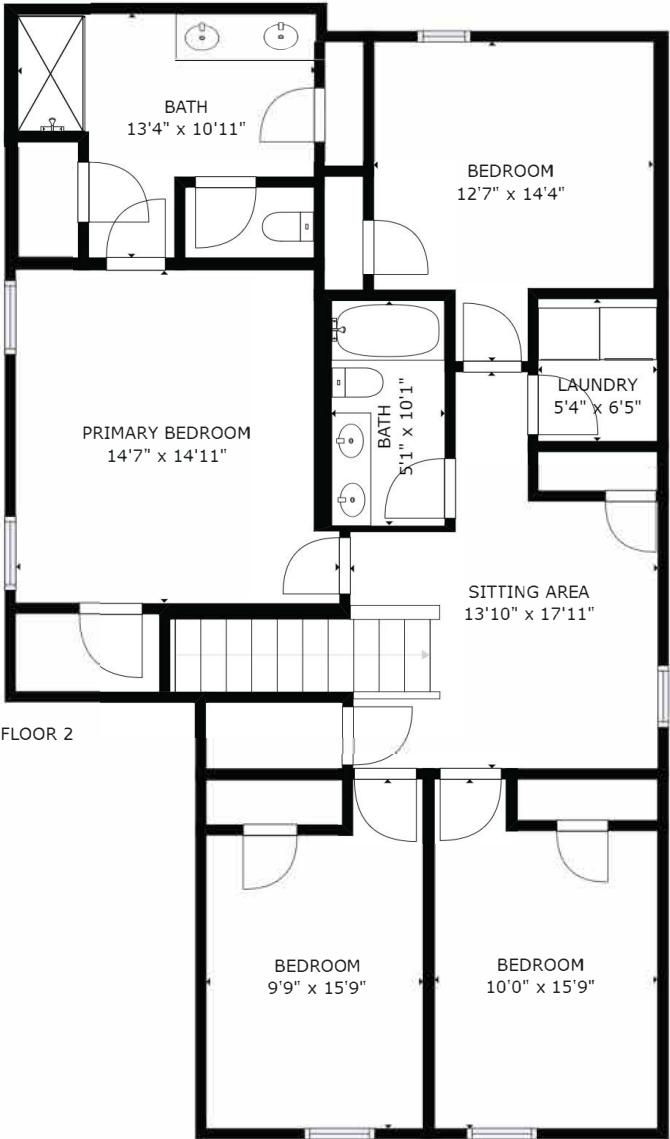

4918 Paddy Field Way
Ladson, SC 29456

FLOOR 1

FLOOR 2

GROSS INTERNAL AREA
FLOOR 1: 807 sq. ft, FLOOR 2: 1261 sq. ft
TOTAL: 2068 sq. ft
SIZES AND DIMENSIONS ARE APPROXIMATE, ACTUAL MAY VARY.