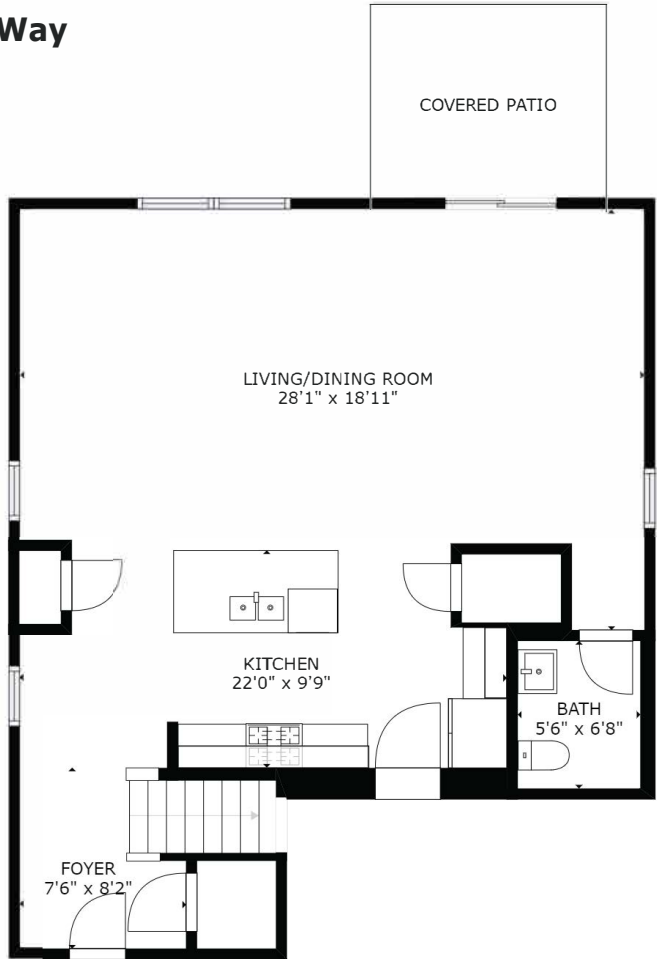

4918 Paddy Field Way
Ladson, SC 29456

FLOOR 1

FLOOR 2

GROSS INTERNAL AREA
FLOOR 1: 807 sq. ft, FLOOR 2: 1261 sq. ft
TOTAL: 2068 sq. ft
SIZES AND DIMENSIONS ARE APPROXIMATE, ACTUAL MAY VARY.