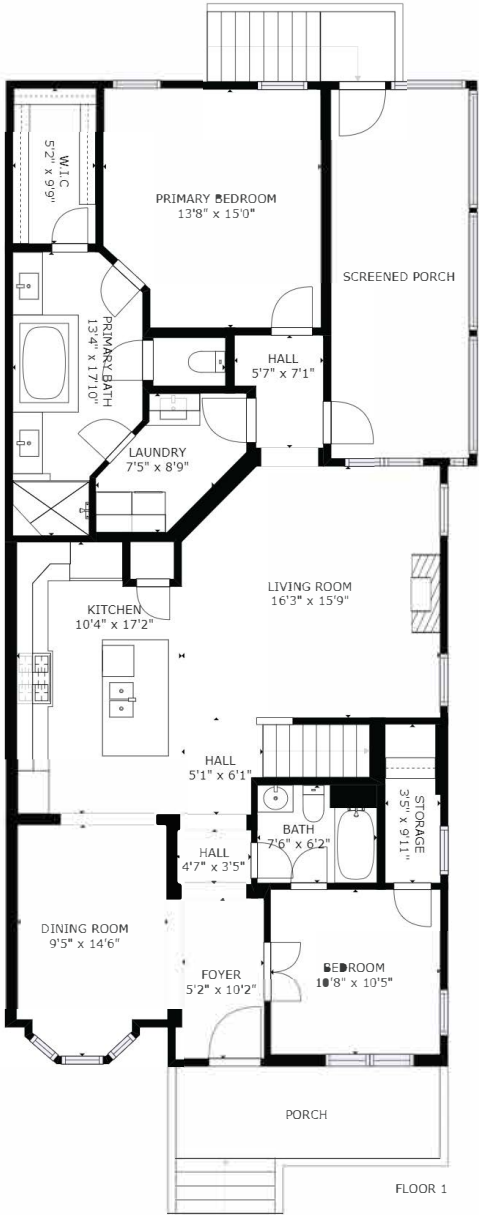

290 Island Park Drive
Charleston, SC 29492

GROSS INTERNAL AREA
FLOOR 1: 1436 sq. ft., FLOOR 2: 1341 sq. ft
TOTAL: 2778 sq. ft

SIZES AND DIMENSIONS ARE APPROXIMATE, ACTUAL MAY VARY.