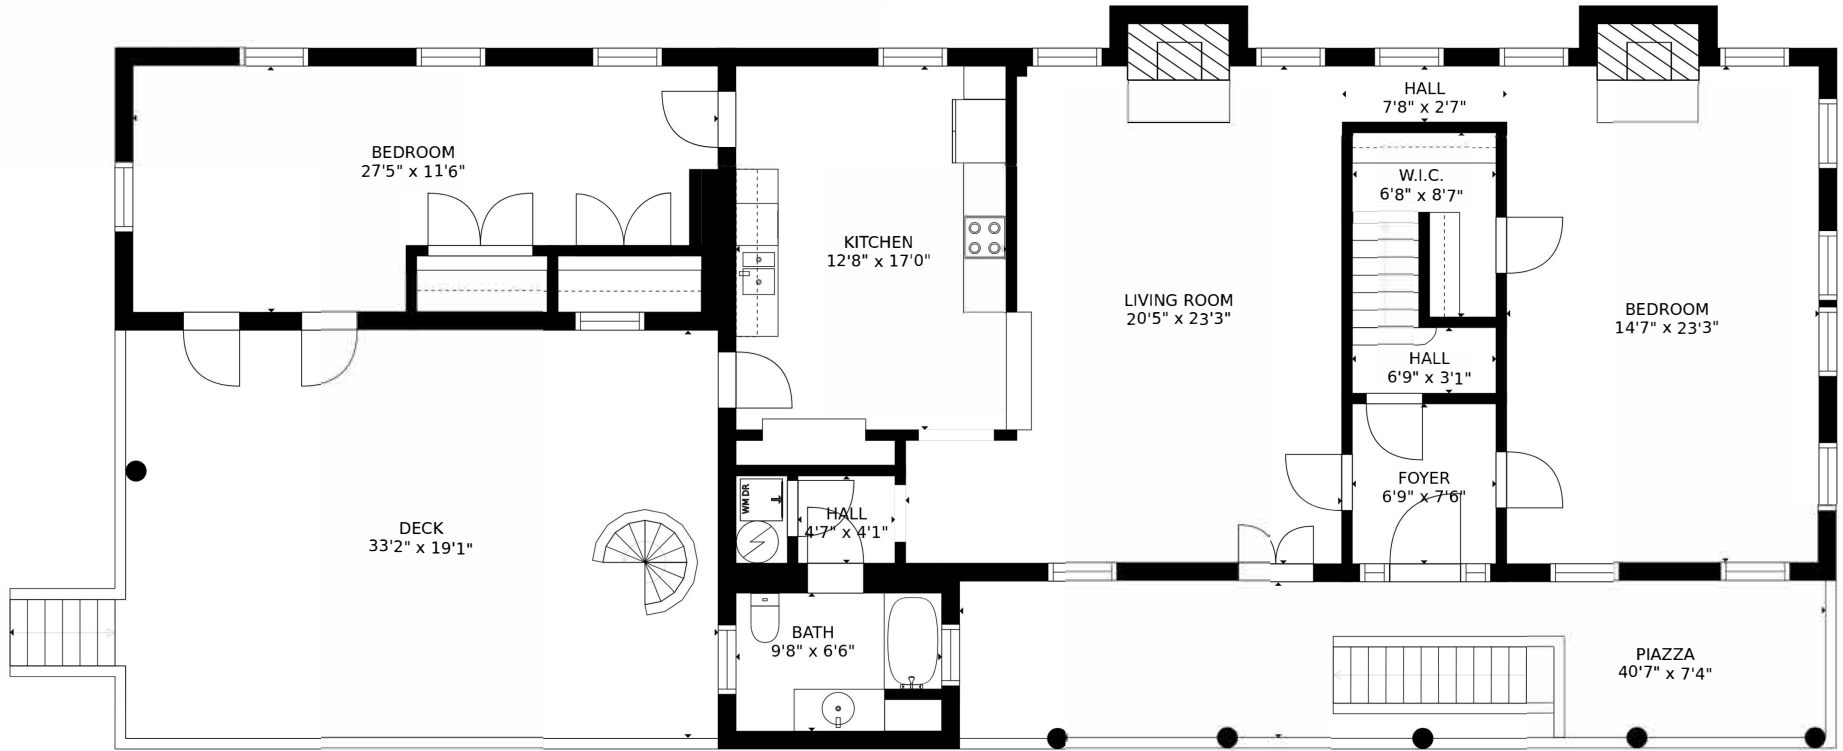

Estimated areas

FLOOR 1: 2637 sq. ft.
 FLOOR 2: 1252 sq. ft.
 Total scanned area 3889 sq. ft.

SIZES AND DIMENSIONS ARE APPROXIMATE, ACTUAL MAY VARY.

Estimated areas

FLOOR 1: 2637 sq. ft
FLOOR 2: 1252 sq. ft
Total scanned area 3889 sq. ft

SIZES AND DIMENSIONS ARE APPROXIMATE, ACTUAL MAY VARY.

Estimated areas

FLOOR 1: 2637 sq. ft
 FLOOR 2: 1252 sq. ft
 Total scanned area 3889 sq. ft

SIZES AND DIMENSIONS ARE APPROXIMATE, ACTUAL MAY VARY.