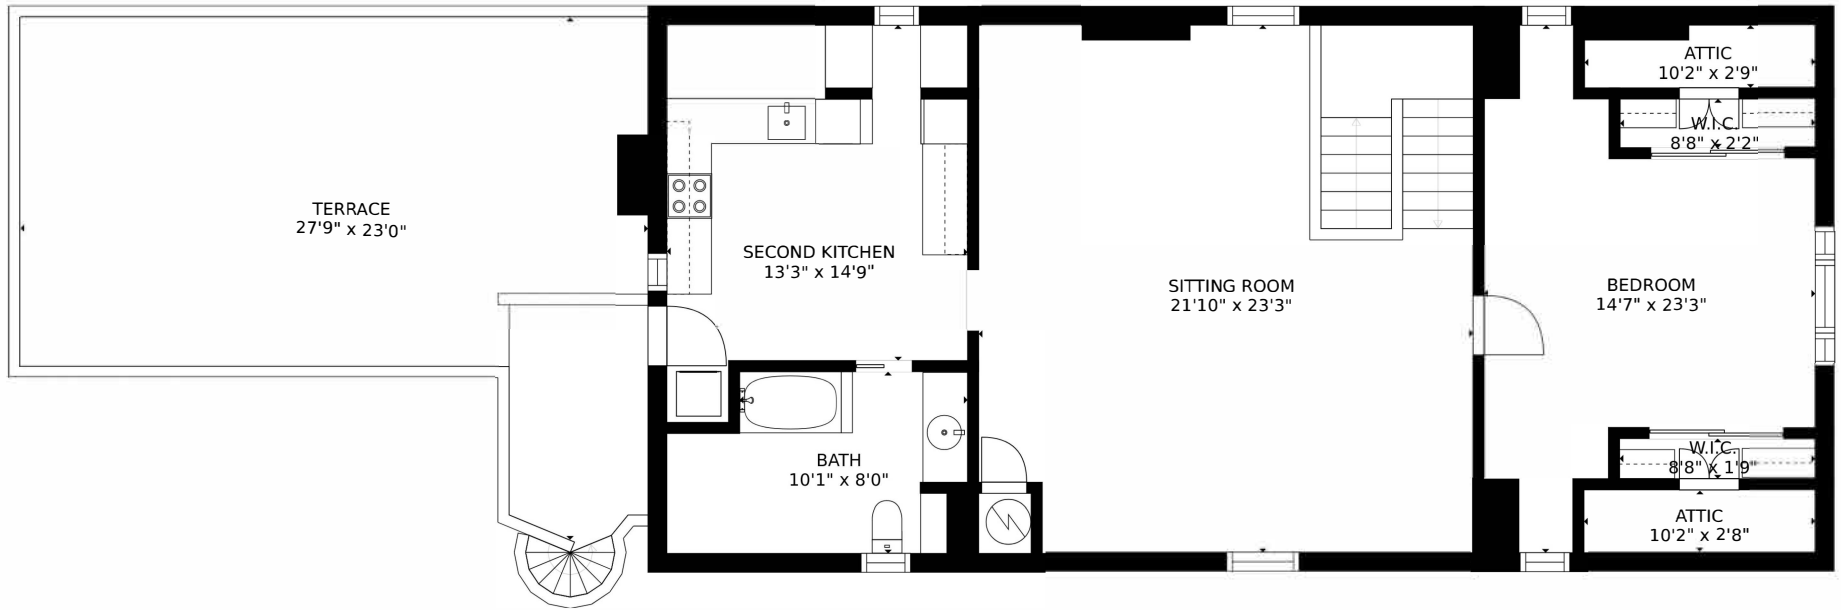

Estimated areas

FLOOR 1: 2637 sq. ft.
 FLOOR 2: 1252 sq. ft.
 Total scanned area 3889 sq. ft.

SIZES AND DIMENSIONS ARE APPROXIMATE, ACTUAL MAY VARY.

Estimated areas

FLOOR 1: 2637 sq. ft
FLOOR 2: 1252 sq. ft
Total scanned area 3889 sq. ft

SIZES AND DIMENSIONS ARE APPROXIMATE, ACTUAL MAY VARY.

Estimated areas

FLOOR 1: 2637 sq. ft
 FLOOR 2: 1252 sq. ft
 Total scanned area 3889 sq. ft

SIZES AND DIMENSIONS ARE APPROXIMATE, ACTUAL MAY VARY.