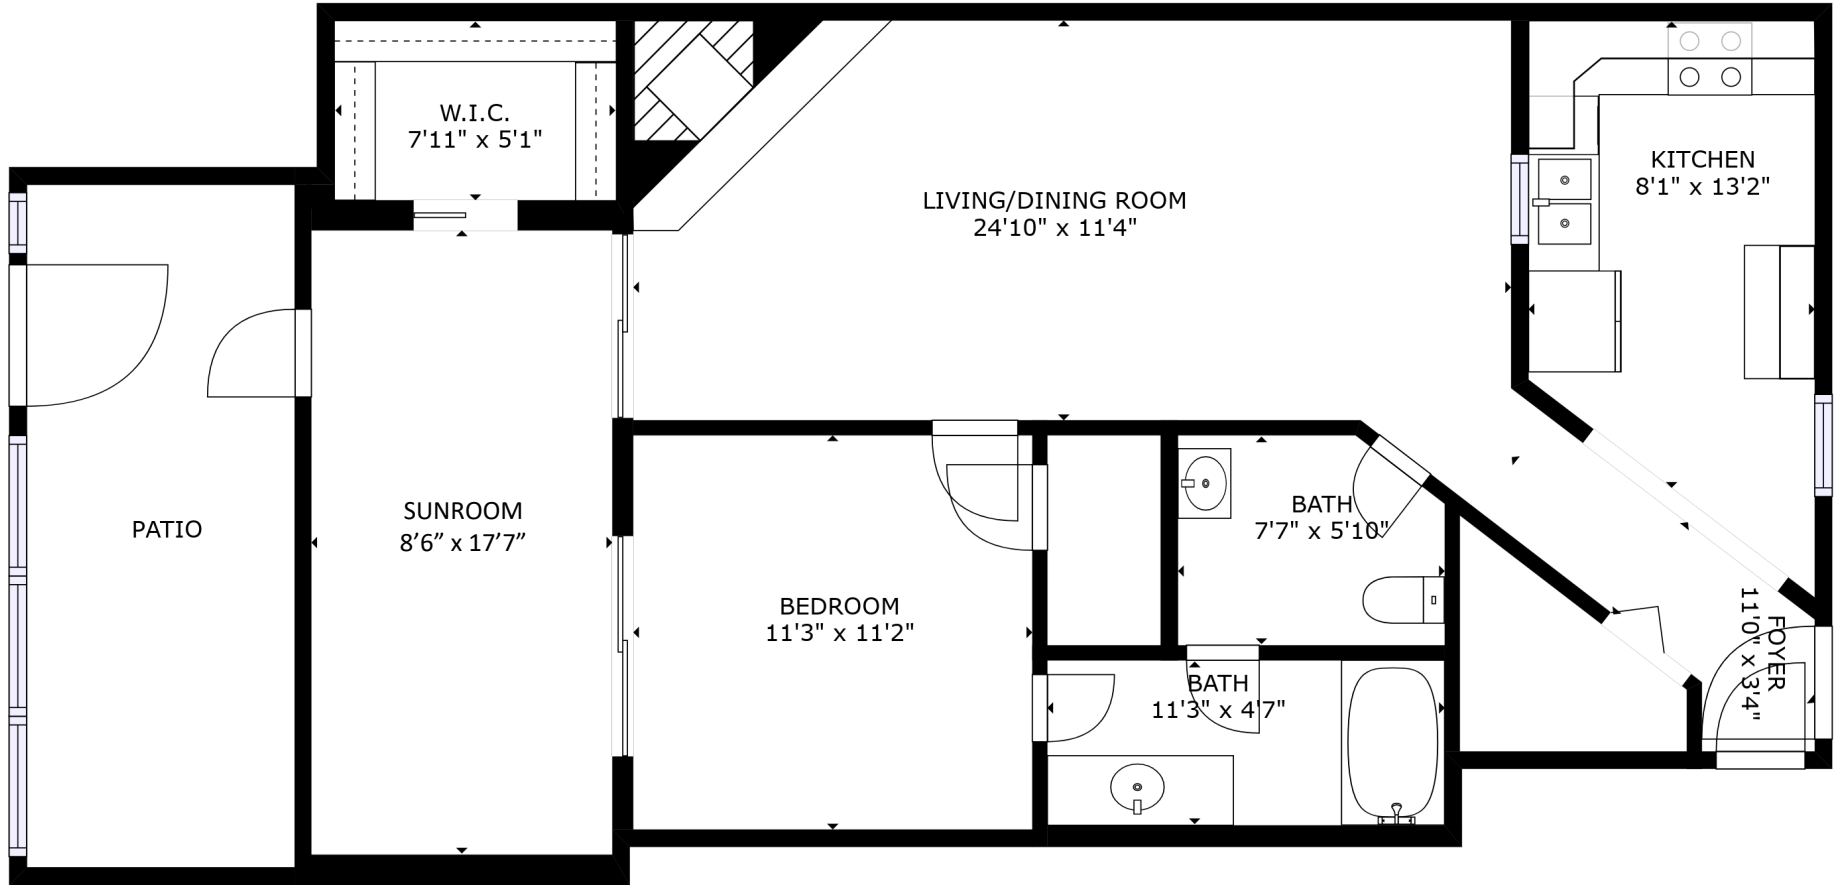

1049 Provincial Circle B

Patriots Province | Mount Pleasant

GROSS INTERNAL AREA
FLOOR 1: 952 sq. ft, EXCLUDED AREAS:
PATIO: 147 sq. ft
TOTAL: 952 sq. ft

SIZES AND DIMENSIONS ARE APPROXIMATE, ACTUAL MAY VARY.