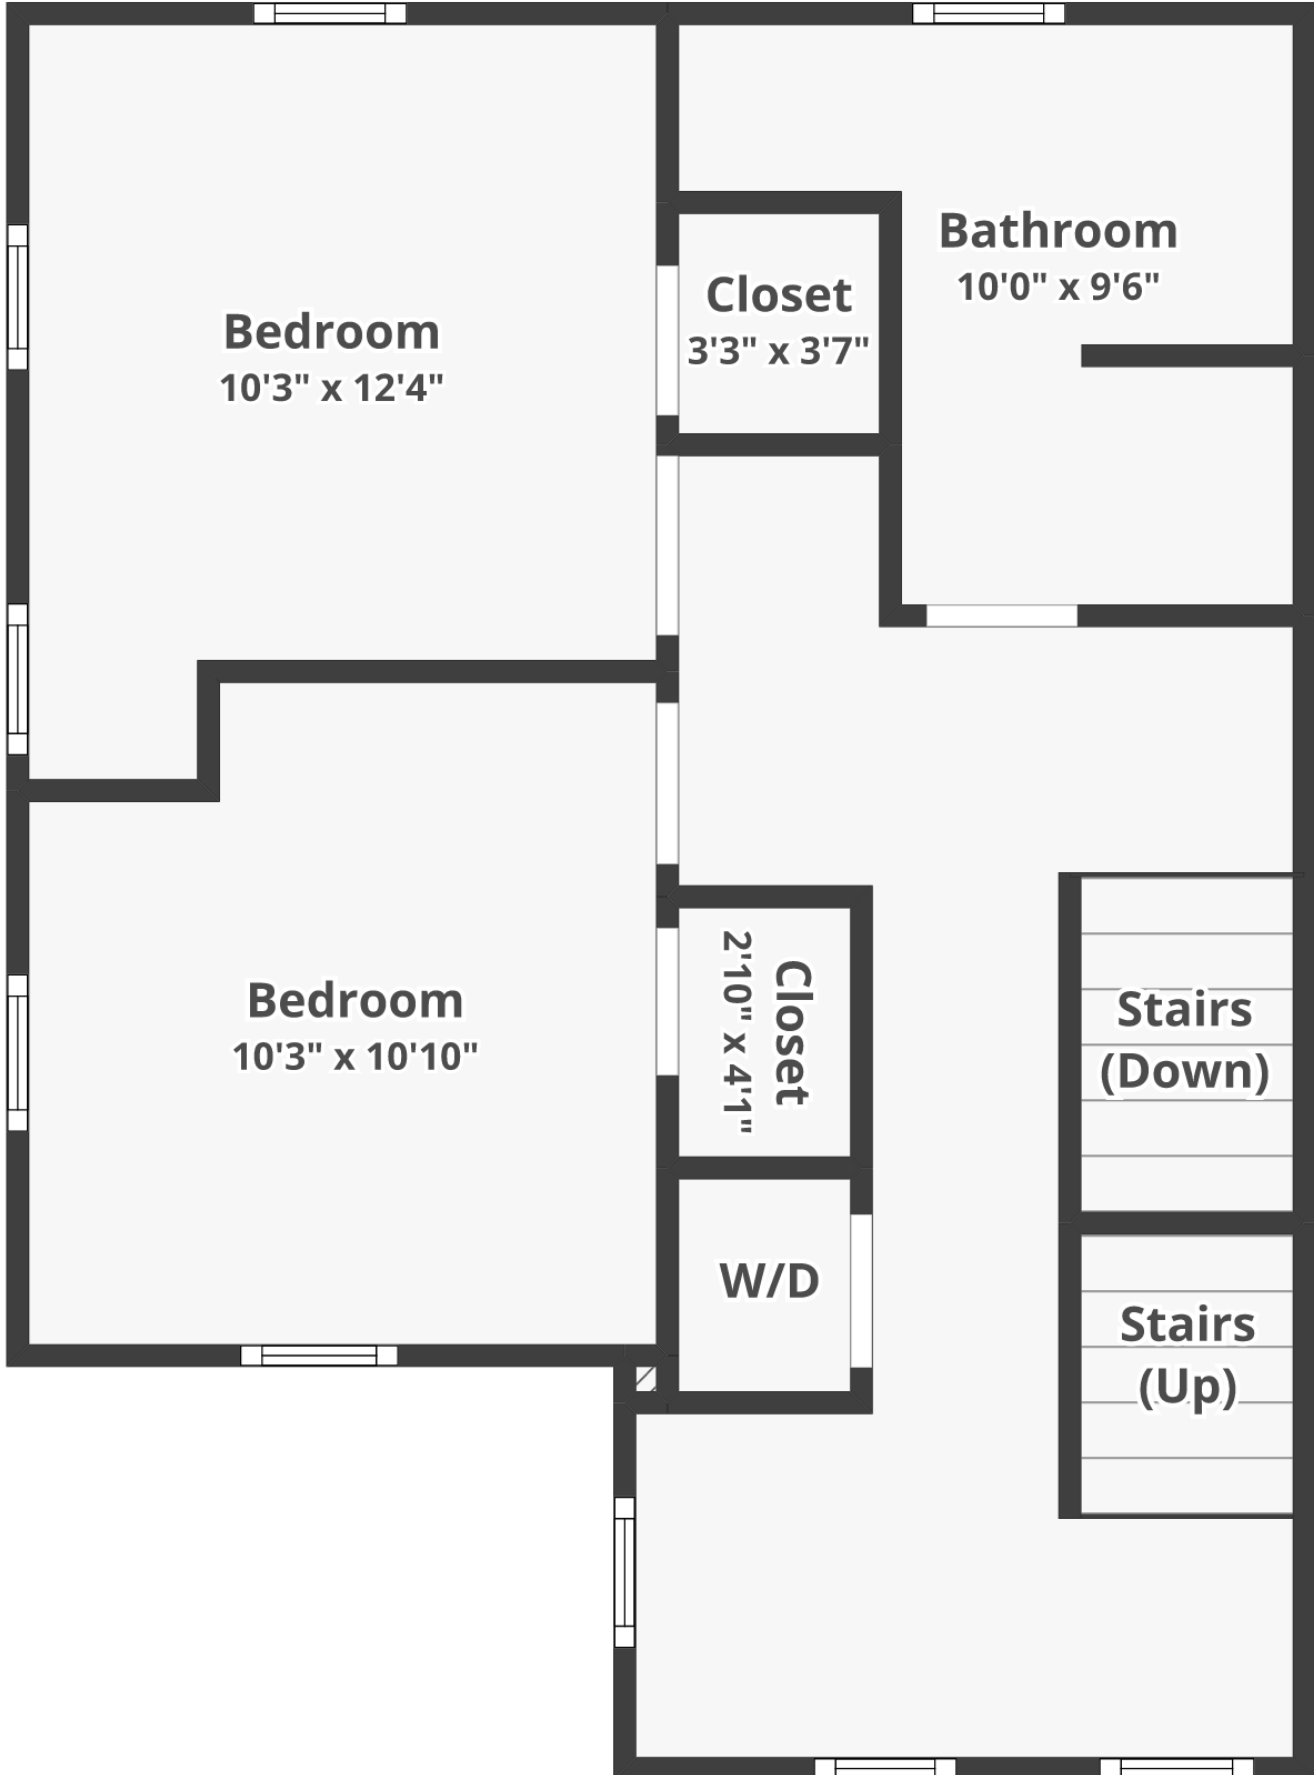

# 16 Iron Forge Alley

Charleston, SC 29403

**16 Iron Forge Alley**  
Charleston, SC 29403

Floor 1

**16 Iron Forge Alley**  
Charleston, SC 29403

Floor 2

**16 Iron Forge Alley**  
Charleston, SC 29403

Floor 3