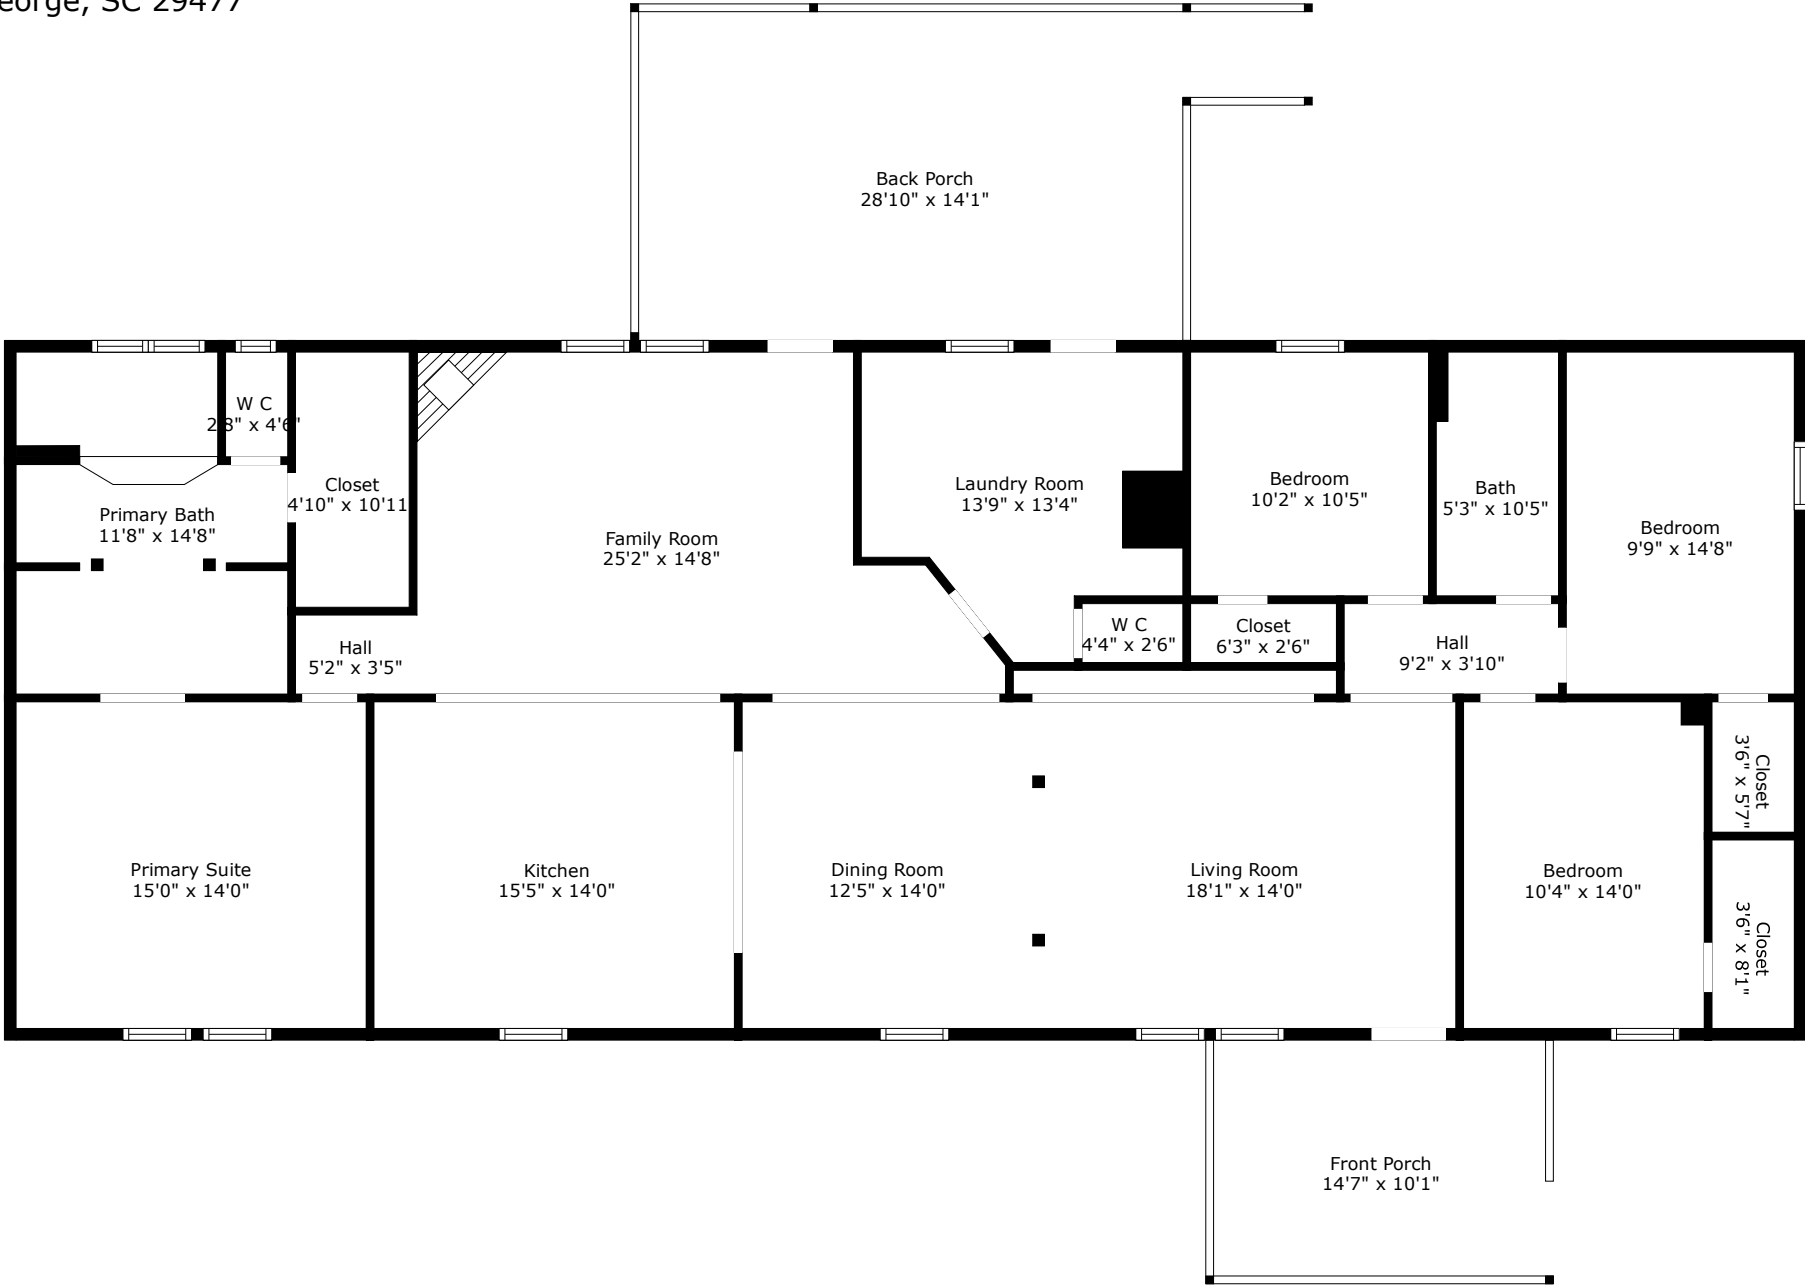

118 Rebecca Road

Saint George, SC 29477

GROSS INTERNAL AREA
FLOOR 1: 2206 sq. ft
EXCLUDED AREAS: BACK PORCH: 368 sq. ft, FRONT PORCH: 155 sq. ft
TOTAL: 2206 sq. ft