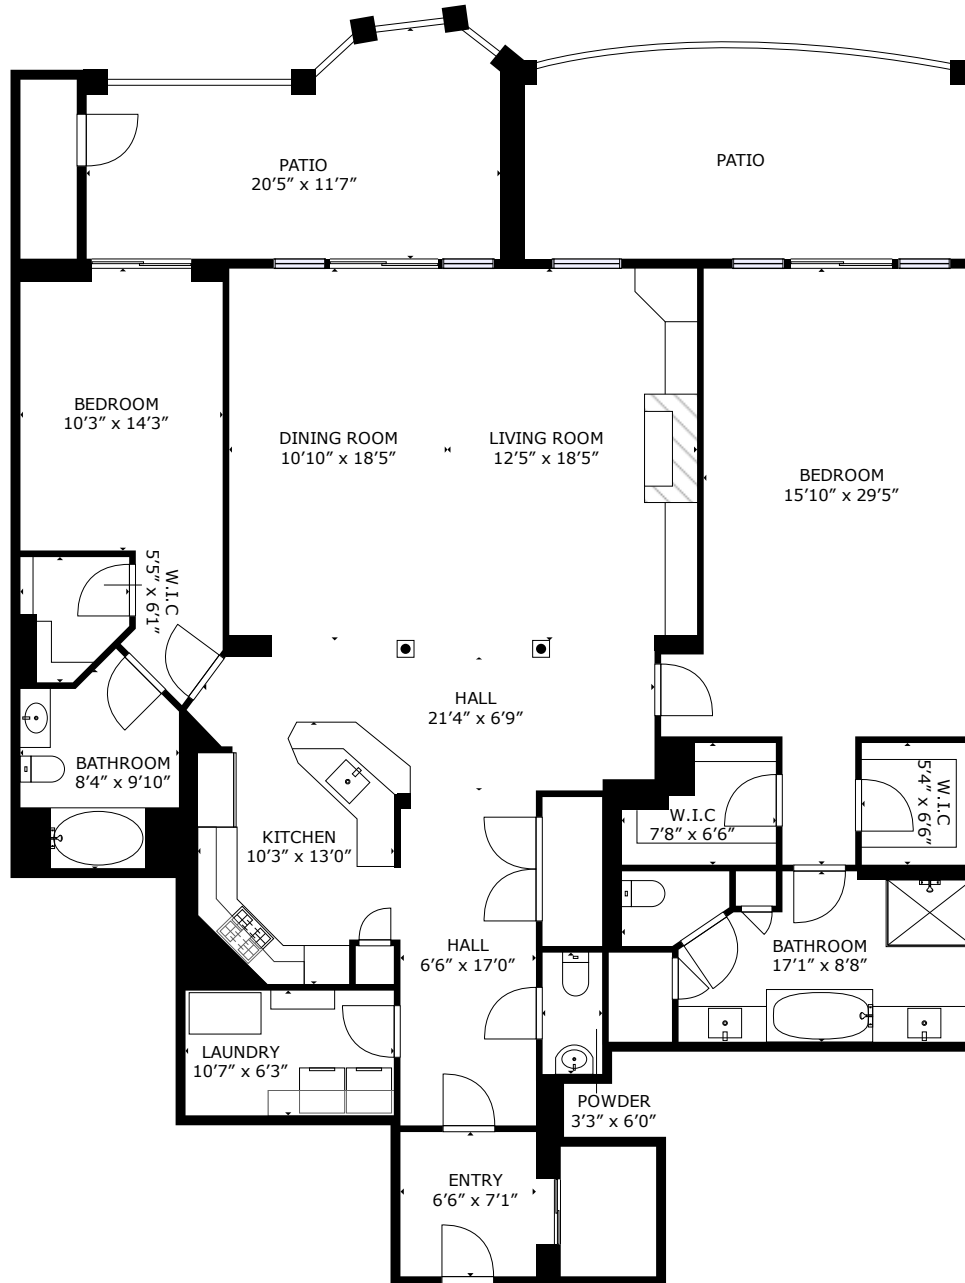

224 S Plaza Court 110

Renaissance On Chas Harbor | Mount Pleasant, SC 29464

GROSS INTERNAL AREA
EXCLUDED AREAS: PATIO: 215 sq.ft
TOTAL: 2024 sq.ft

SIZES AND DIMENSIONS ARE APPROXIMATE, ACTUAL MAY VARY.