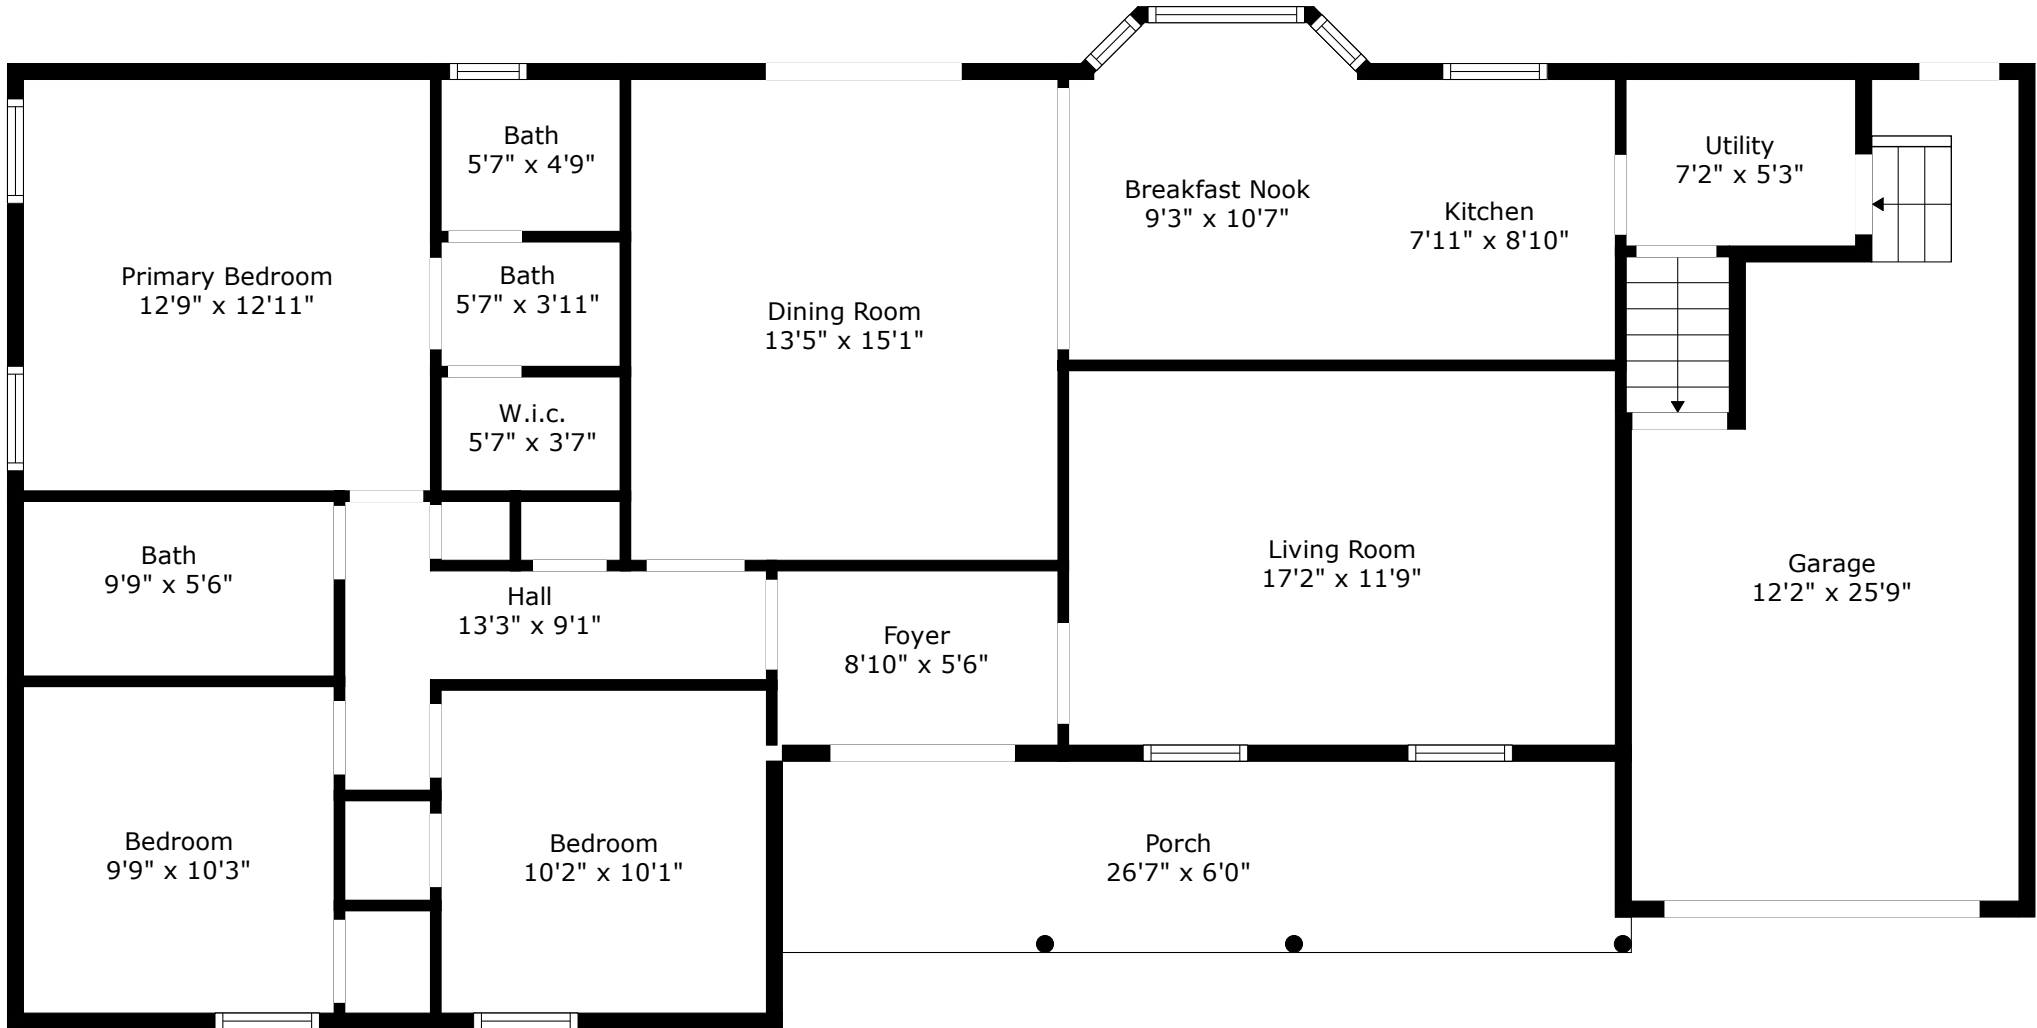

1054 Renwood Drive

Lynwood | Charleston, SC 29412

TOTAL: 1307 sq. ft

FLOOR 1: 1307 sq. ft

EXCLUDED AREAS: GARAGE: 251 sq. ft, PORCH: 157 sq. ft

Measurements Are Calculated By Cubicasa Technology. Deemed Highly Reliable But Not Guaranteed.