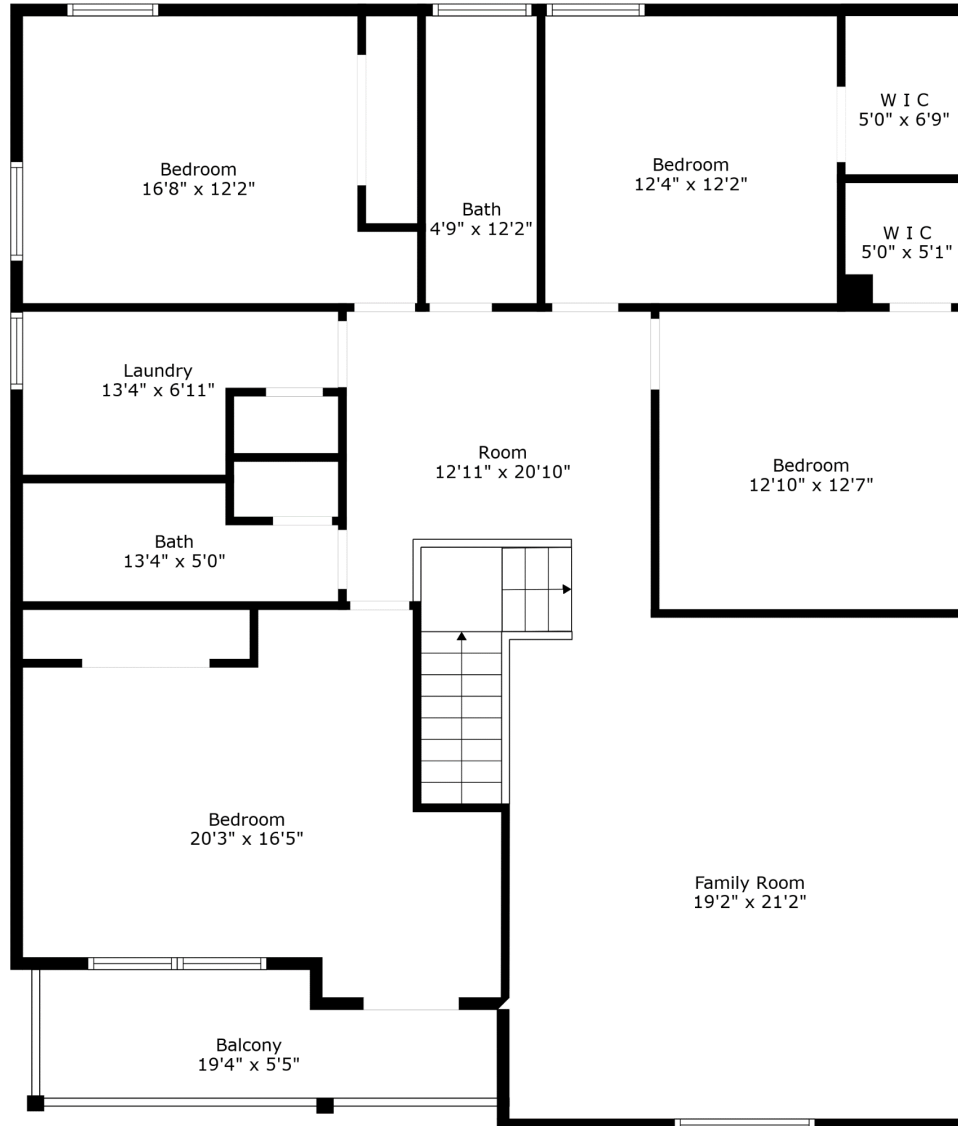

Floor 1

Floor 2

TOTAL: 3158 sq. ft
FLOOR 1: 1430 sq. ft, FLOOR 2: 1728 sq. ft
EXCLUDED AREAS: PORCH: 106 sq. ft, SCREENED PORCH: 173 sq. ft, GARAGE: 423 sq. ft,
FIREPLACE: 9 sq. ft, BALCONY: 92 sq. ft

Floor 1

TOTAL: 3158 sq. ft

FLOOR 1: 1430 sq. ft, FLOOR 2: 1728 sq. ft

EXCLUDED AREAS: PORCH: 106 sq. ft, SCREENED PORCH: 173 sq. ft, GARAGE: 423 sq. ft,
FIREPLACE: 9 sq. ft, BALCONY: 92 sq. ft

Floor 2

TOTAL: 3158 sq. ft

FLOOR 1: 1430 sq. ft, FLOOR 2: 1728 sq. ft

EXCLUDED AREAS: PORCH: 106 sq. ft, SCREENED PORCH: 173 sq. ft, GARAGE: 423 sq. ft,
FIREPLACE: 9 sq. ft, BALCONY: 92 sq. ft

Measurements Are Calculated By Cubicasa Technology. Deemed Highly Reliable But Not Guaranteed.