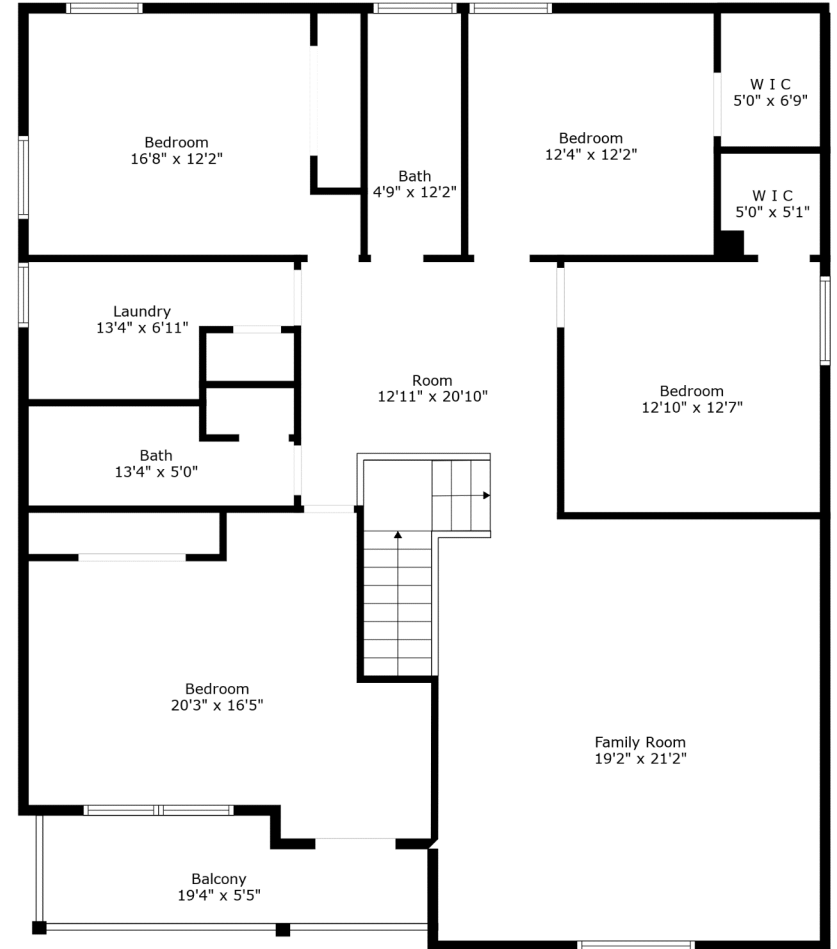

Floor 1

Floor 2

TOTAL: 3158 sq. ft
FLOOR 1: 1430 sq. ft, FLOOR 2: 1728 sq. ft
EXCLUDED AREAS: PORCH: 106 sq. ft, SCREENED PORCH: 173 sq. ft, GARAGE: 423 sq. ft,
FIREPLACE: 9 sq. ft, BALCONY: 92 sq. ft

Floor 1

TOTAL: 3158 sq. ft

FLOOR 1: 1430 sq. ft, FLOOR 2: 1728 sq. ft

EXCLUDED AREAS: PORCH: 106 sq. ft, SCREENED PORCH: 173 sq. ft, GARAGE: 423 sq. ft,
FIREPLACE: 9 sq. ft, BALCONY: 92 sq. ft

Floor 2

TOTAL: 3158 sq. ft

FLOOR 1: 1430 sq. ft, FLOOR 2: 1728 sq. ft

EXCLUDED AREAS: PORCH: 106 sq. ft, SCREENED PORCH: 173 sq. ft, GARAGE: 423 sq. ft,
FIREPLACE: 9 sq. ft, BALCONY: 92 sq. ft

Measurements Are Calculated By Cubicasa Technology. Deemed Highly Reliable But Not Guaranteed.