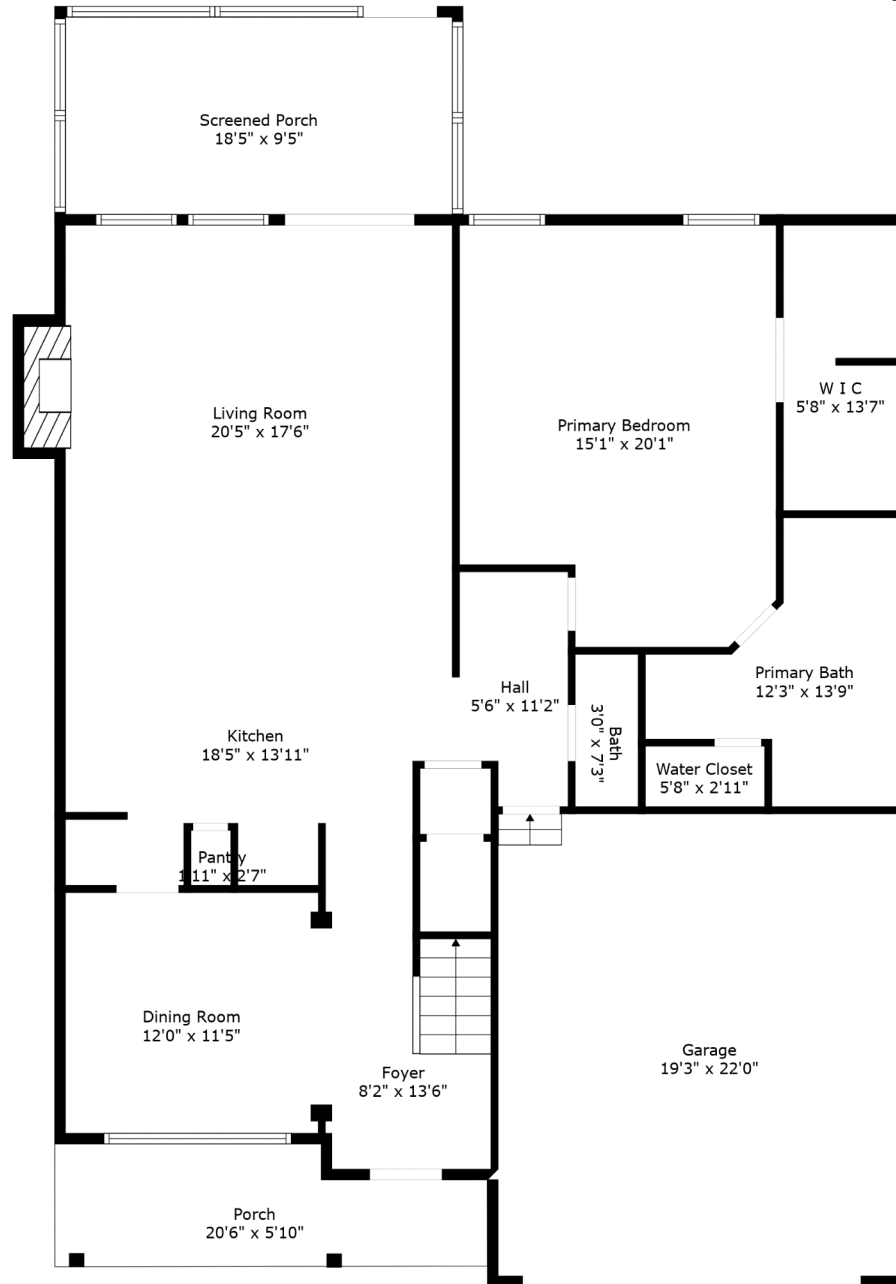

Floor 1

Floor 2

TOTAL: 3158 sq. ft
FLOOR 1: 1430 sq. ft, FLOOR 2: 1728 sq. ft
EXCLUDED AREAS: PORCH: 106 sq. ft, SCREENED PORCH: 173 sq. ft, GARAGE: 423 sq. ft,
FIREPLACE: 9 sq. ft, BALCONY: 92 sq. ft

Floor 1

TOTAL: 3158 sq. ft

FLOOR 1: 1430 sq. ft, FLOOR 2: 1728 sq. ft

EXCLUDED AREAS: PORCH: 106 sq. ft, SCREENED PORCH: 173 sq. ft, GARAGE: 423 sq. ft,
FIREPLACE: 9 sq. ft, BALCONY: 92 sq. ft

Floor 2

TOTAL: 3158 sq. ft

FLOOR 1: 1430 sq. ft, FLOOR 2: 1728 sq. ft

EXCLUDED AREAS: PORCH: 106 sq. ft, SCREENED PORCH: 173 sq. ft, GARAGE: 423 sq. ft,
FIREPLACE: 9 sq. ft, BALCONY: 92 sq. ft

Measurements Are Calculated By Cubicasa Technology. Deemed Highly Reliable But Not Guaranteed.