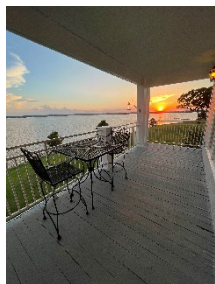

# Stunning Water Views

**1172 Bridgeview Ln # D302**  
**Summerton, SC 29148 ~ MLS# 152323 ~ \$449,000**

Breathtaking 180 degree views of Big Water in this large 1957 sqft 3 bedroom / 3 bath Condo on the top floor overlooking Lake Marion. Lake Side Porch overlooking the lake has a screened in eating section. Sitting just off I-95 in Summerton only 1 hr to Charleston and Columbia. Condo will convey Fully Furnished, Kayaks and Boat Slip at closing - all you need to bring is the suitcase. The grounds host club house with a gym and Library, large lake side pool, sea wall, 15+/- ac of green space to enjoy, fire pit, day dock, sandy beach, shade trees and spectacular atmosphere! Take the Boat from your boat slip and sail to Charleston for the weekend. Elevators are in each building. Extra storage shed can be purchased for the lake toys and golf cart. Don't miss this rare find! See it today!