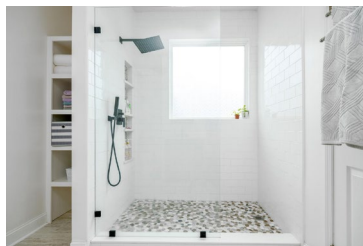

Open House Weekend

Stop by Saturday from 2-4 or Sunday 1:30-3:30

1309 Song Sparrow Way

Tanner Plantation | Hanahan, SC 29410 | MLS# 23023133 | \$549,900

This home in popular Tanner Plantation checks all the boxes. Before even walking in the door you'll be impressed by the well manicured front yard and large fenced backyard. Enter the home into a large living room area perfect for lounging in front of the TV, playing games or entertaining guests. The kitchen area has been updated with custom painted cabinetry, new light fixtures and new appliances. Adjacent to the large eat-in kitchen you have a keeping room with fireplace. The primary bedroom is conveniently located downstairs with more custom features including tastefully paneled wall treatments and more impressive lighting. The well designed upstairs has four additional bedrooms as well as personal office space. The large backyard is completely fenced with new landscaping.

Property improvements include:

New roof Aug 2023, New appliances July 2023 (kitchen appliances, washer, dryer), Painted kitchen cabinets and upstairs jack-and-jill bathroom cabinets, Fresh paint in dining room/kitchen, Planted some trees for shade and fruit trees in the backyard