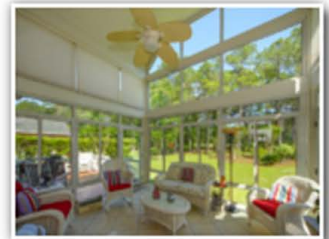

Peggy Reese, GRI, EPRO, REALTOR

phreese@bellsouth.net
http://www.AgentOwned.com
Mobile: (843) 693-2050

3656 Colonel Vanderhorst

$760,000

**3656 Colonel Vanderhorst Cir,
Mount Pleasant, SC, 29466**

Bedrooms: 5
Bathrooms: 3.5
Year Built: 1997
Square FT: 3,511
# of Floors: Traditional
Lot Size: 1.01 acres lot
Garage Size: Attached, 2 Car
MLS #: 19013196

Scan Me For Mobile Tour

Take a Virtual Tour: <http://tinyurls.com/726607>

This information is deemed reliable but not guaranteed and has not been verified.