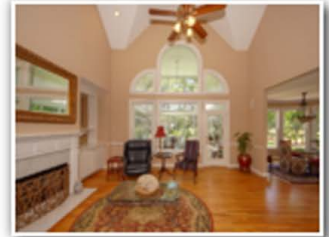

Peggy Reese, GRI, EPRO, REALTOR

phreese@bellsouth.net
http://www.AgentOwned.com
Mobile: (843) 693-2050

3656 Colonel Vanderhorst

$760,000

**3656 Colonel Vanderhorst Cir,
Mount Pleasant, SC, 29466**

Bedrooms: 5
Bathrooms: 3.5
Year Built: 1997
Square FT: 3,511
# of Floors: Traditional
Lot Size: 1.01 acres lot
Garage Size: Attached, 2 Car
MLS #: 19013196

Scan Me For Mobile Tour

Take a Virtual Tour: <http://tinyurls.com/726607>

This information is deemed reliable but not guaranteed and has not been verified.